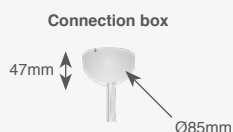

# Dome 720 Textured

Technical Datasheet

| General           |  |
|-------------------|--|
| Mounting          | Suspended                                |
| Material          | Aluminium                                |
| Lightsources      | E27 or (3x) Titan                        |
| Dimmable          | Titan: yes<br>E27: lightsource dependent |
| Cooling           | Passive                                  |
| Energy Class      | A++                                      |
| Photobiol. Safety | RG1                                      |
| Class             | class I                                  |

IP20

960°C

**Features:**

Available with 1x E27 socket or 3 Titan LEDs. Titan LEDs come with a diffuser glass for more visual comfort. Suspension set 2000mm included (4000mm optional). Aluminium die-casted, compact design. High quality components. Various colors available.

Available colors - 000.0000.00.000.XX  
Other RAL colors on request

Dome 720 interior with Titan:

**Suspension sets**

**Suspension set 2000mm (INCLUDED):**

**Suspension set 4000mm (OPTIONAL):**

Ceiling box comes in the same color as the luminaire housing  
Single suspension wire + textile power cable  
• Luminaire color white: white cable  
• Luminaire color grey: grey cable  
• All other luminaire colors: black cable  
Strain relief integrated

|                                      |             |
|--------------------------------------|-------------|
| White 4000mm - 3x0.75mm <sup>2</sup> | 102.13.01-4 |
| White 4000mm - 5x0.75mm <sup>2</sup> | 102.15.01-4 |
| Black 4000mm - 3x0.75mm <sup>2</sup> | 102.13.03-4 |
| Black 4000mm - 5x0.75mm <sup>2</sup> | 102.15.03-4 |
| Grey 4000mm - 3x0.75mm <sup>2</sup>  | 102.13.18-4 |
| Grey 4000mm - 5x0.75mm <sup>2</sup>  | 102.15.18-4 |