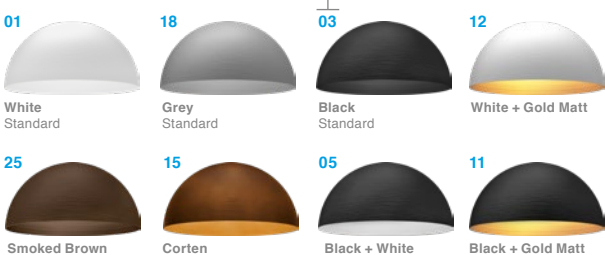

# Dome 720 Textured

Technical Datasheet

| General           |  |
|-------------------|--|
| Mounting          | Suspended                                |
| Material          | Aluminium                                |
| Lightsources      | E27 or (3x) Titan                        |
| Dimmable          | Titan: yes<br>E27: lightsource dependent |
| Cooling           | Passive                                  |
| Energy Class      | A++                                      |
| Photobiol. Safety | RG1                                      |
| Class             | class I                                  |

IP20

960°C

**Features:**

Available with 1x E27 socket or 3 Titan LEDs. Titan LEDs come with a diffuser glass for more visual comfort. Suspension set 2000mm included (4000mm optional). Aluminium die-casted, compact design. High quality components. Various colors available.

Available colors - 000.0000.00.000.XX  
Other RAL colors on request

Dome 720 interior with Titan:

**Suspension sets**

**Suspension set 2000mm (INCLUDED):**

**Suspension set 4000mm (OPTIONAL):**

Ceiling box comes in the same color as the luminaire housing  
Single suspension wire + textile power cable  
• Luminaire color white: white cable  
• Luminaire color grey: grey cable  
• All other luminaire colors: black cable  
Strain relief integrated