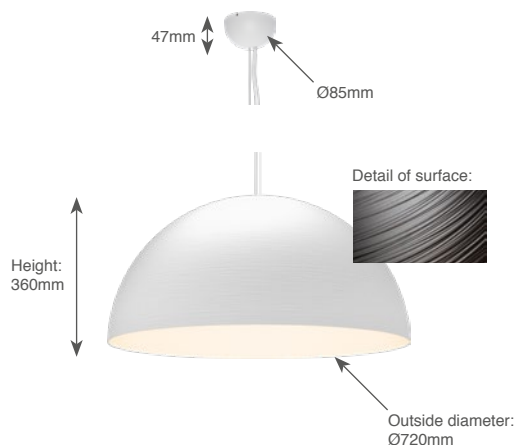

# Dome 720 Textured

Technical Datasheet

| General           |  |
|-------------------|--|
| Mounting          | Suspended                                |
| Material          | Aluminium                                |
| Lightsources      | E27 or (3x) Titan                        |
| Dimmable          | Titan: yes<br>E27: lightsource dependent |
| Cooling           | Passive                                  |
| Energy Class      | A++                                      |
| Photobiol. Safety | RG1                                      |
| Class             | class I                                  |

IP20

960°C

**Features:**

Available with 1x E27 socket or 3 Titan LEDs. Titan LEDs come with a diffuser glass for more visual comfort. Suspension set 2000mm included (4000mm optional). Aluminium die-casted, compact design. High quality components. Various colors available.

Available colors - 000.0000.00.000.XX  
Other RAL colors on request

Dome 720 interior with Titan:

**Suspension sets**

**Suspension set 2000mm (INCLUDED):**

**Suspension set 4000mm (OPTIONAL):**

Ceiling box comes in the same color as the luminaire housing  
Single suspension wire + textile power cable  
• Luminaire color white: white cable  
• Luminaire color grey: grey cable  
• All other luminaire colors: black cable  
Strain relief integrated

|                                      |             |
|--------------------------------------|-------------|
| White 4000mm - 3x0.75mm <sup>2</sup> | 102.13.01-4 |
| White 4000mm - 5x0.75mm <sup>2</sup> | 102.15.01-4 |
| Black 4000mm - 3x0.75mm <sup>2</sup> | 102.13.03-4 |
| Black 4000mm - 5x0.75mm <sup>2</sup> | 102.15.03-4 |
| Grey 4000mm - 3x0.75mm <sup>2</sup>  | 102.13.18-4 |
| Grey 4000mm - 5x0.75mm <sup>2</sup>  | 102.15.18-4 |